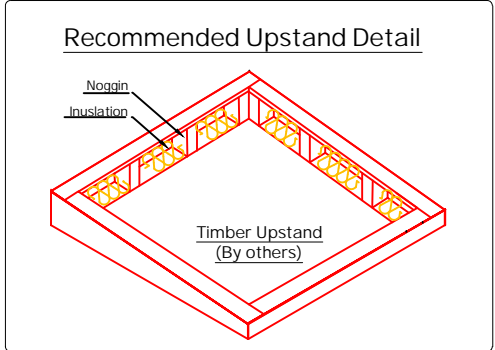

Key:
 — by others
 — by EOS

Title: Lite Double Glazed Fixed Rooflight - Lid Only (For Builders Upstand)			
System: Lite	Size: 2350mm x 850mm	Type: Fixed	Ref: ST39

Scale:
1:4 @ A3

Date:
Jan 21

0
revision