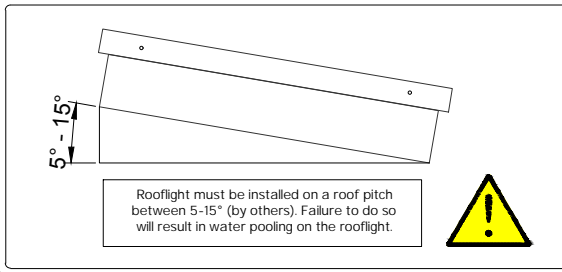

Key:
 — by others
 — by EOS

Title: Lite Double Glazed Fixed Rooflight - Lid Only (For Builders Upstand)			
System: Lite	Size: 2350mm x 850mm	Type: Fixed	Ref: ST39

Scale:
1:4 @ A3

Date:
Jan 21

0
revision