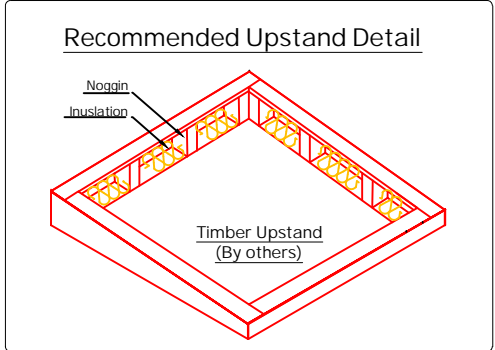

Key:
 — by others
 — by EOS

5° - 15°

Rooflight must be installed on a roof pitch between 5-15° (by others). Failure to do so will result in water pooling on the rooflight.

Title: Lite Double Glazed Fixed Rooflight - Lid Only (For Builders Upstand)			
System: Lite	Size: 2850mm x 850mm	Type: Fixed	Ref: ST36