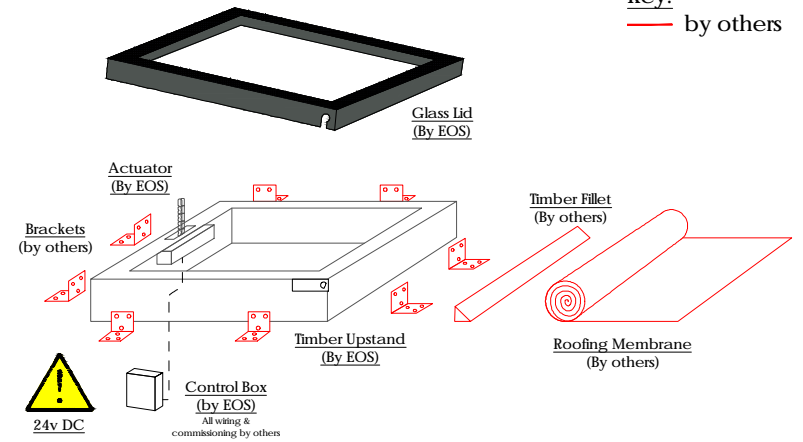

Drawing Title		0 revision
2000x1000mm Opening Rooflight		
scale	1:4 @ A3	
drawing no.	EOS-12	
date	July 19