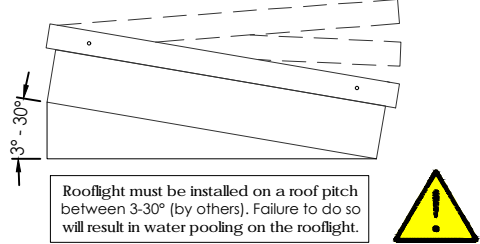

Drawing Title		0 revision
2000x1000mm Opening Rooflight		
scale	1:4 @ A3	
drawing no.	EOS-12	
date	July 19