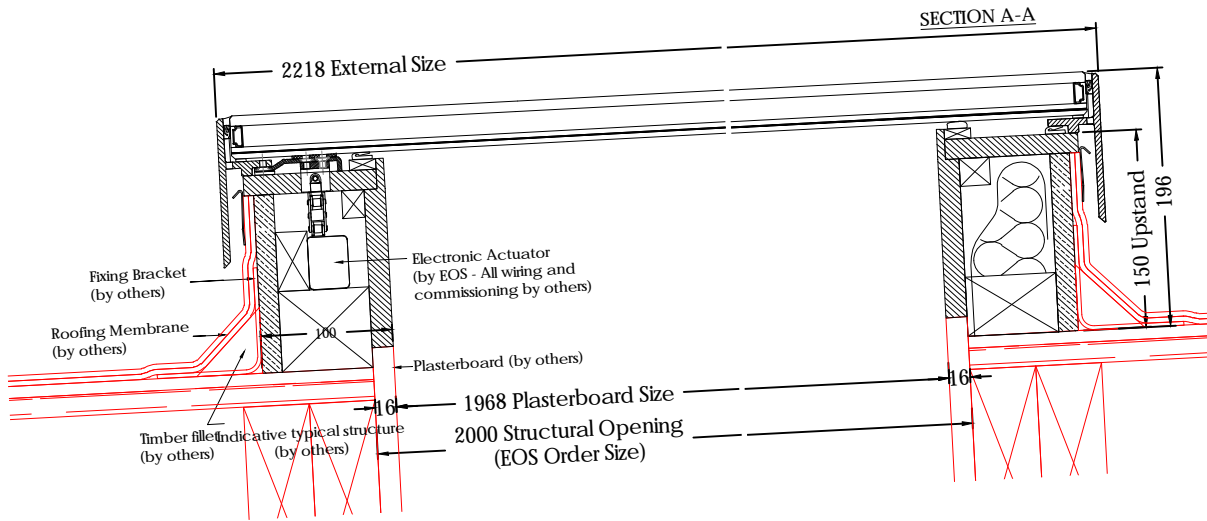

Drawing Title		0 revision
2000x1000mm Opening Rooflight		
scale	1:4 @ A3	
drawing no.	EOS-12	
date	July 19