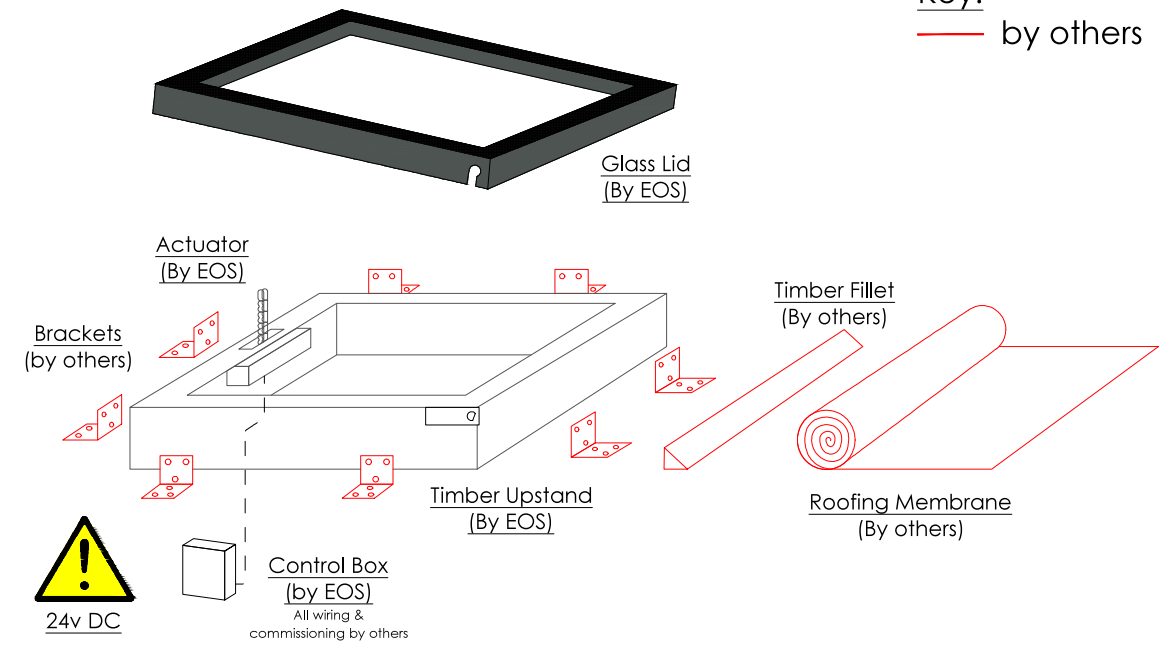

Installation Procedure
 (See specific installation sheet for more details)

Key:
 — by others

eOS ROOFLIGHTS

Drawing Title
 1500x1000mm (O3)
 Opening Rooflight

scale 1:4 @ A3

drawing no. EOS.O3.003

date Aug '13

revision **0**

This drawing is copyright and may not be reproduced either in part or full without written permission from EOS Rooflight's.
 DO NOT SCALE OFF THIS DRAWING