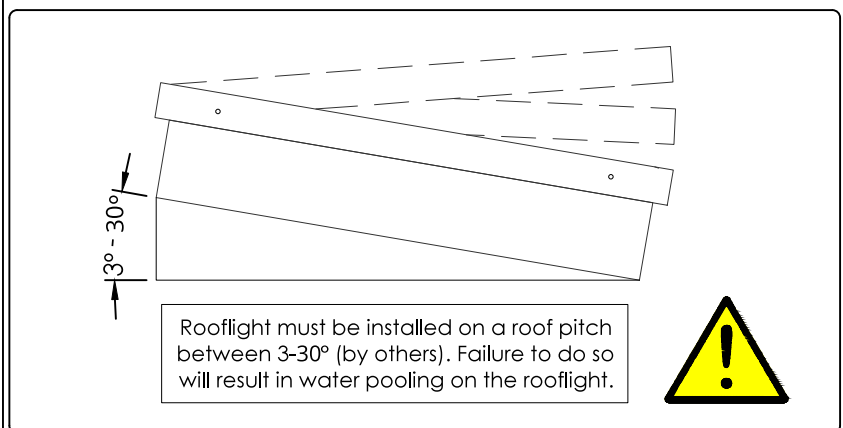

Installation Procedure
 (See specific installation sheet for more details)

Key:
 — by others

eOS ROOFLIGHTS

Drawing Title
 1500x1000mm (O3)
 Opening Rooflight

scale 1:4 @ A3

drawing no. EOS.O3.003

date Aug '13