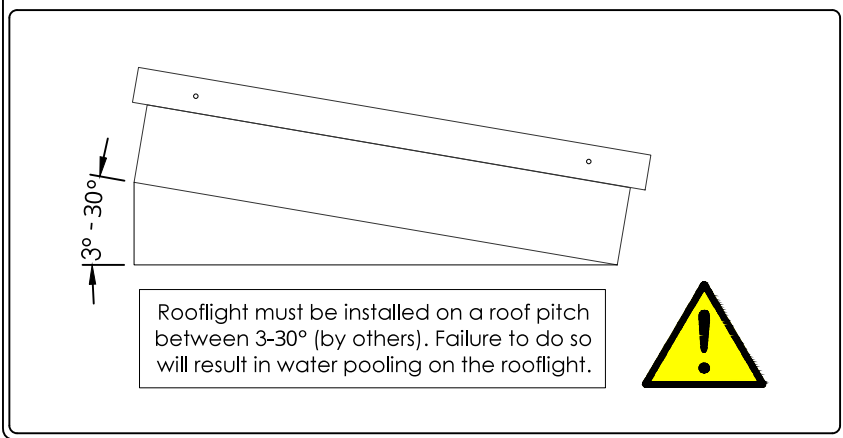

Installation Procedure
 (See specific installation sheet for more details)

eOS
 ROOFLIGHTS

Drawing Title
 2000x1000mm (FU4)
 Fixed Rooflight + upstand

scale 1:4 @ A3

drawing no. EOS.FU4.002

date Aug '13

0
 revision