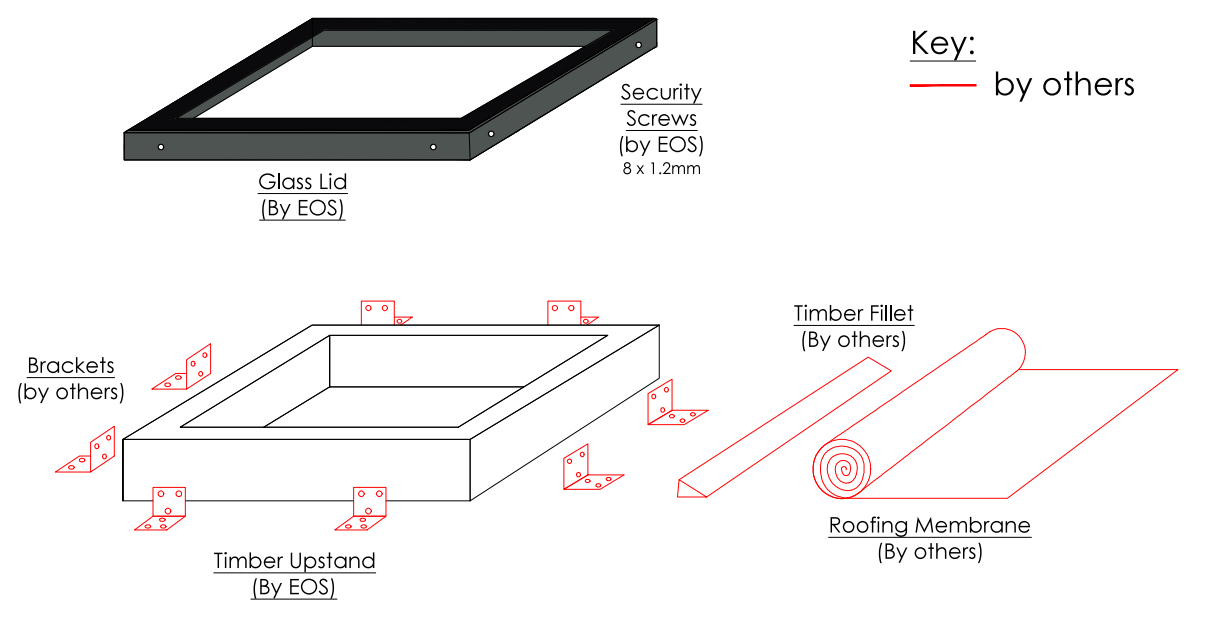

Installation Procedure
 (See specific installation sheet for more details)

eOS
 ROOFLIGHTS

Drawing Title
 2000x1000mm (FU4)
 Fixed Rooflight + upstand

scale 1:4 @ A3

drawing no. EOS.FU4.002

date Aug '13

0
 revision

This drawing is copyright and may not be reproduced either in part or full without written permission from EOS Rooflight's.
 DO NOT SCALE OFF THIS DRAWING