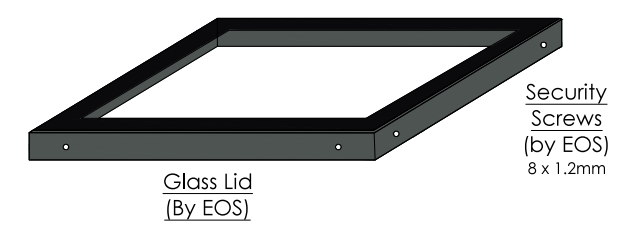

Installation Procedure
 (See specific installation sheet for more details)

Key:
 — by others

Drawing Title	
1500x1000mm (FU3) Fixed Rooflight + upstand	
scale	1:4 @ A3
drawing no.	EOS.FU3.002
date	Aug '13
0 revision	