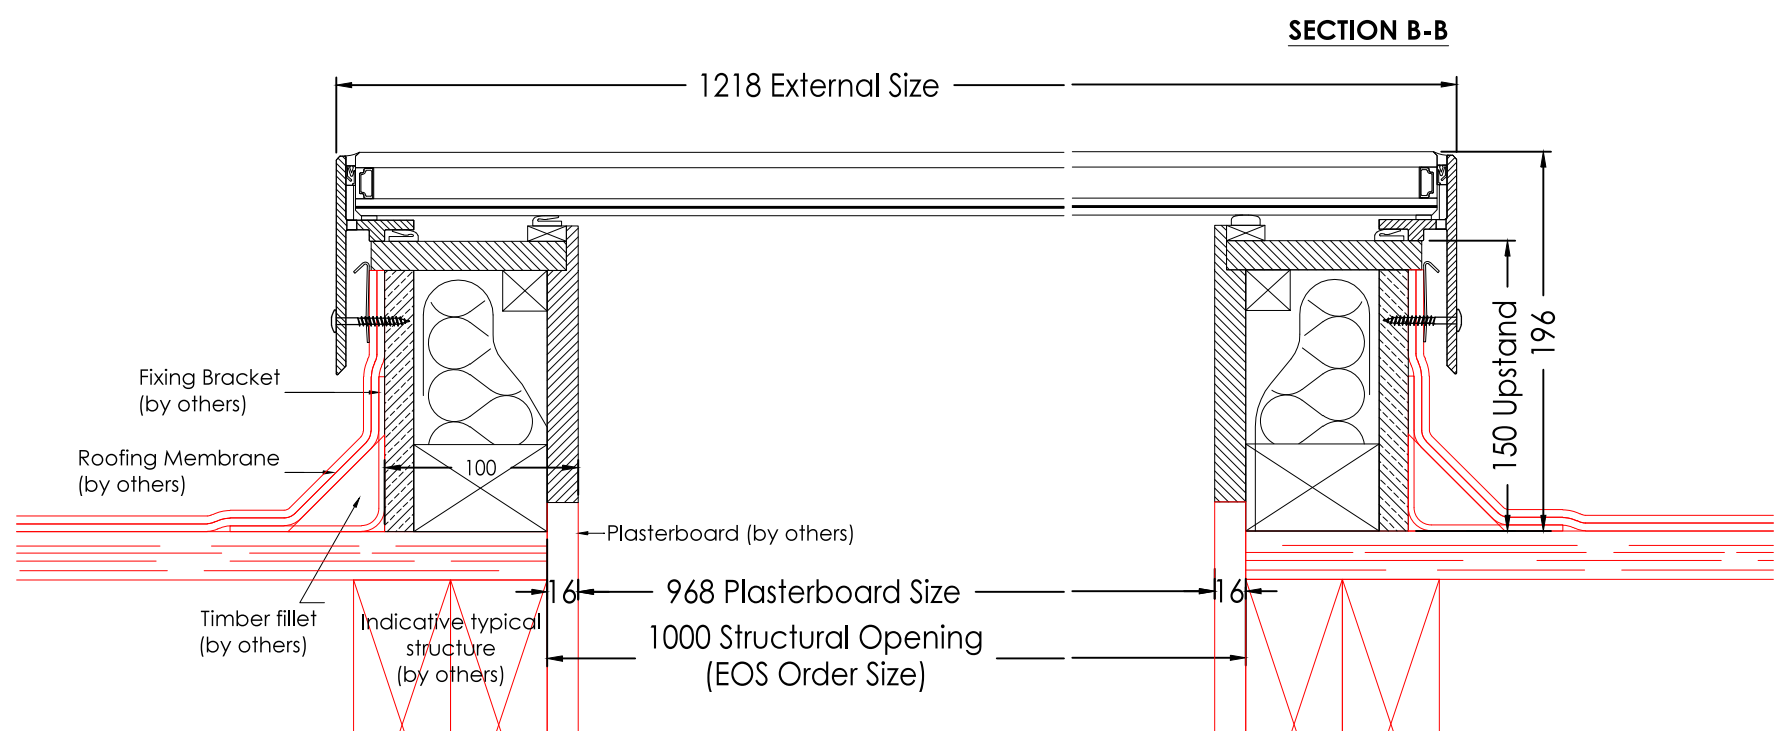

Installation Procedure
 (See specific installation sheet for more details)

Key:
 — by others

Drawing Title	
1500x1000mm (FU3) Fixed Rooflight + upstand	
scale	1:4 @ A3
drawing no.	EOS.FU3.002
date	Aug '13
0 revision	

This drawing is copyright and may not be reproduced either in part or full without written permission from EOS Rooflight's.
DO NOT SCALE OFF THIS DRAWING