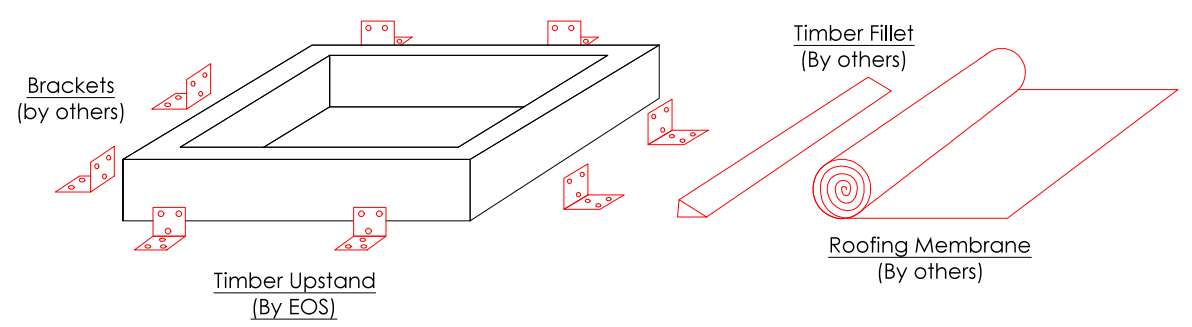

Installation Procedure
 (See specific installation sheet for more details)

Key:
 — by others

Drawing Title	
1500x1000mm (FU3) Fixed Rooflight + upstand	
scale	1:4 @ A3
drawing no.	EOS.FU3.002
date	Aug '13
0 revision	