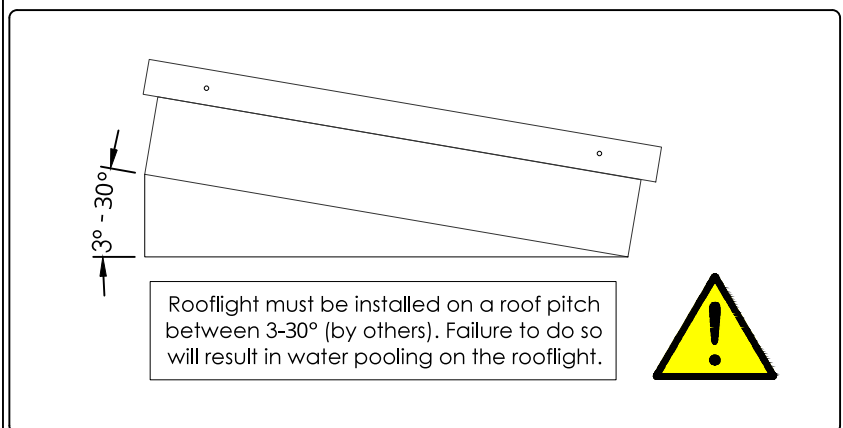

Installation Procedure
 (See specific installation sheet for more details)

Key:
 — by others

Drawing Title	
1500x1000mm (FU3) Fixed Rooflight + upstand	
scale	1:4 @ A3
drawing no.	EOS.FU3.002
date	Aug '13
0 revision	